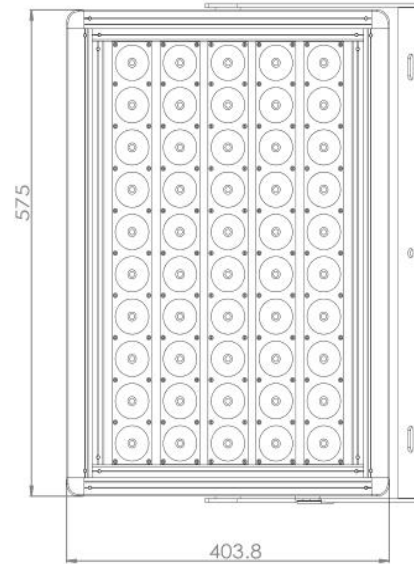

MCLUM®HFL4005

Light source: Bridgelux
Driver: Meanwell
Input Voltage: 90-305V
Power: 400W
Lumen: 80 000lm
IP: 67
Color Index (CRI): 80+
Work Temperature: -40 °C ~65°C
CCT: 2700K-7500K
Lifespan: >80 000 hours
Warranty: 5 years

MCLUM®HFL5005

Light source: Bridgelux
Driver: Meanwell
Input Voltage: 90-305V
Power: 500W
Lumen: 100 000lm
IP: 67
Color Index (CRI): 80+
Work Temperature: -40 °C ~65°C
CCT: 2700K-7500K
Lifespan: >80 000 hours
Warranty: 5 years

IP67
IK10