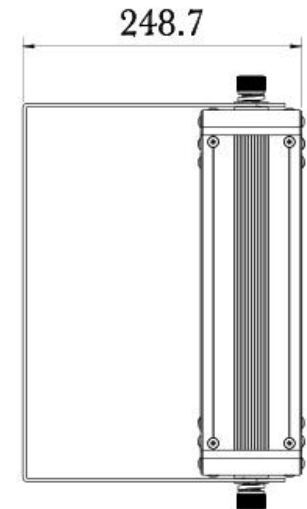

Light source: Bridgelux
Driver: Meanwell
Input Voltage: 90-305V
Power: 150W
Lumen: 30 000lm
IP: 67
Color Index (CRI): 80+
Work Temperature: -40 °C ~65°C
CCT: 2700K-7500K
Lifespan: >80 000 hours
Warranty: 5 years