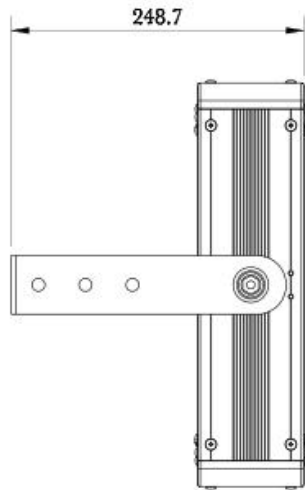

MCLUM®HFL2005

Light source: Bridgelux
Driver: Meanwell
Input Voltage: 90-305V
Power: 200W
Lumen: 40 000lm
IP: 67
Color Index (CRI): 80+
Work Temperature: -40 °C ~65°C
CCT: 2700K-7500K
Lifespan: >80 000 hours
Warranty: 5 years

MCLUM®HFL3005

Light source: Bridgelux
Driver: Meanwell
Input Voltage: 90-305V
Power: 300W
Lumen: 60 000lm
IP: 67
Color Index (CRI): 80+
Work Temperature: -40 °C ~65°C
CCT: 2700K-7500K
Lifespan: >80 000 hours
Warranty: 5 years

IP67

IK10