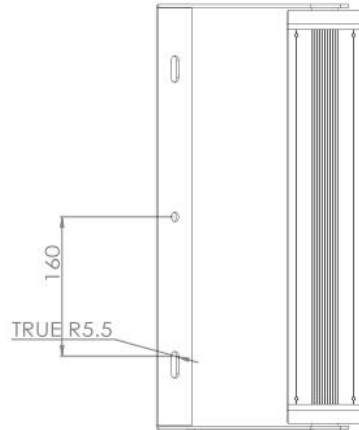

MCLUM®HFL4005

Light source: Bridgelux
Driver: Meanwell
Input Voltage: 90-305V
Power: 400W
Lumen: 80 000lm
IP: 67
Color Index (CRI): 80+
Work Temperature: -40 °C ~65°C
CCT: 2700K-7500K
Lifespan: >80 000 hours
Warranty: 5 years

MCLUM®HFL5005

Light source: Bridgelux
Driver: Meanwell
Input Voltage: 90-305V
Power: 500W
Lumen: 100 000lm
IP: 67
Color Index (CRI): 80+
Work Temperature: -40 °C ~65°C
CCT: 2700K-7500K
Lifespan: >80 000 hours
Warranty: 5 years

IP67
IK10