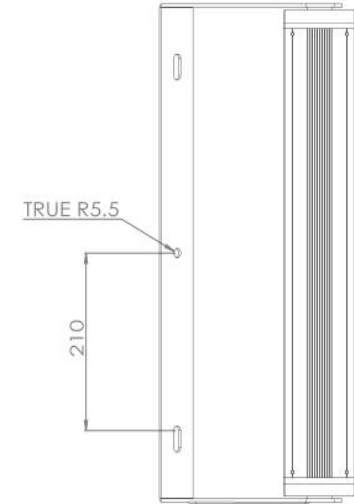

MCLUM®HFL4005

Light source: Bridgelux
Driver: Meanwell
Input Voltage: 90-305V
Power: 400W
Lumen: 80 000lm
IP: 67
Color Index (CRI): 80+
Work Temperature: -40 °C ~65°C
CCT: 2700K-7500K
Lifespan: >80 000 hours
Warranty: 5 years

MCLUM®HFL5005

Light source: Bridgelux
Driver: Meanwell
Input Voltage: 90-305V
Power: 500W
Lumen: 100 000lm
IP: 67
Color Index (CRI): 80+
Work Temperature: -40 °C ~65°C
CCT: 2700K-7500K
Lifespan: >80 000 hours
Warranty: 5 years

IP67
IK10