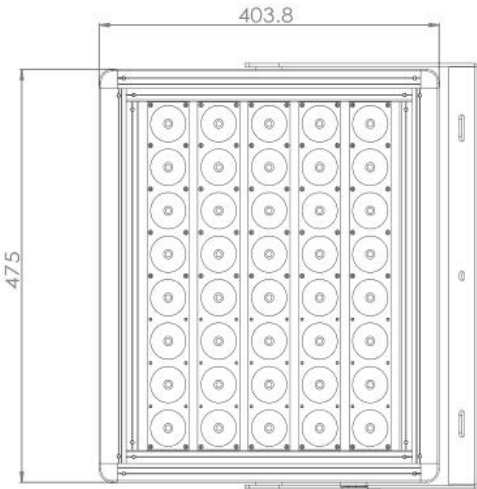

MCLUM®HFL4005

Light source: Bridgelux
Driver: Meanwell
Input Voltage: 90-305V
Power: 400W
Lumen: 80 000lm
IP: 67
Color Index (CRI): 80+
Work Temperature: -40 °C ~65°C
CCT: 2700K-7500K
Lifespan: >80 000 hours
Warranty: 5 years

MCLUM®HFL5005

Light source: Bridgelux
Driver: Meanwell
Input Voltage: 90-305V
Power: 500W
Lumen: 100 000lm
IP: 67
Color Index (CRI): 80+
Work Temperature: -40 °C ~65°C
CCT: 2700K-7500K
Lifespan: >80 000 hours
Warranty: 5 years

IP67
IK10