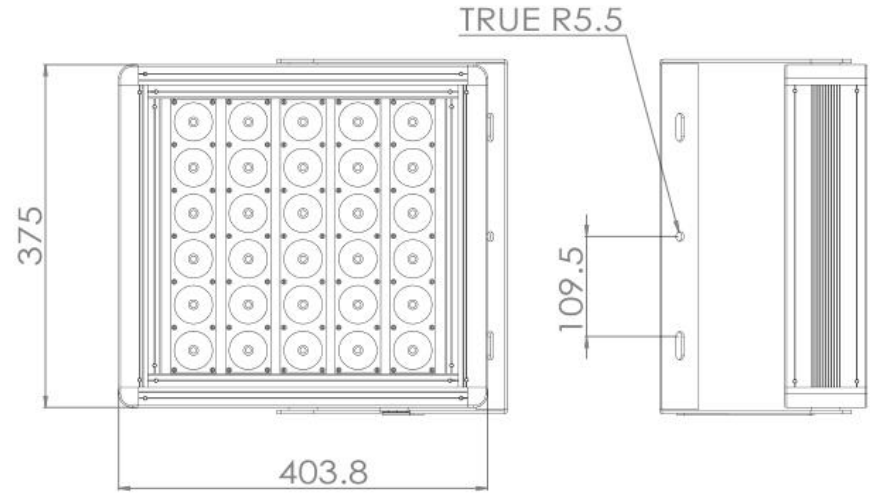

MCLUM®HFL2005

Light source: Bridgelux
Driver: Meanwell
Input Voltage: 90-305V
Power: 200W
Lumen: 40 000lm
IP: 67
Color Index (CRI): 80+
Work Temperature: -40 °C ~65°C
CCT: 2700K-7500K
Lifespan: >80 000 hours
Warranty: 5 years

MCLUM®HFL3005

Light source: Bridgelux
Driver: Meanwell
Input Voltage: 90-305V
Power: 300W
Lumen: 60 000lm
IP: 67
Color Index (CRI): 80+
Work Temperature: -40 °C ~65°C
CCT: 2700K-7500K
Lifespan: >80 000 hours
Warranty: 5 years

IP67

IK10