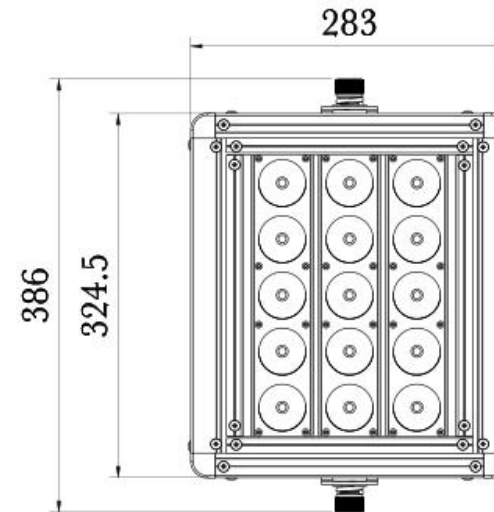

Light source: Bridgelux
Driver: Meanwell
Input Voltage: 90-305V
Power: 150W
Lumen: 30 000lm
IP: 67
Color Index (CRI): 80+
Work Temperature: -40 °C ~65°C
CCT: 2700K-7500K
Lifespan: >80 000 hours
Warranty: 5 years