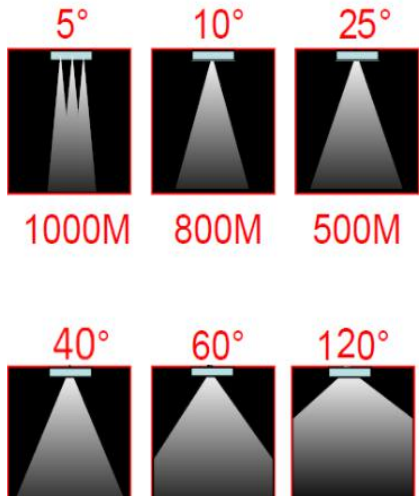

www.ledlum.com www.mclum.de

WARRANTY

5 Years

OPTICS

10 25 40 60 90 120 Degree are available

5 Degree is coming soon

COLOR

DIMMABLE