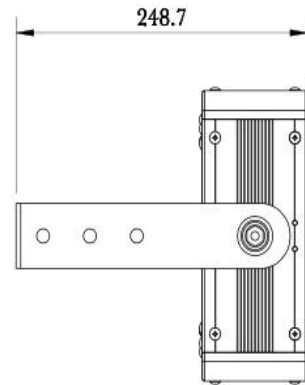

Light source: Bridgelux
Driver: Meanwell
Input Voltage: 90-305V
Power: 100W
Lumen: 20 000lm
IP: 67
Color Index (CRI): 80+
Work Temperature: -40 °C ~65°C
CCT: 2700K-7500K
Lifespan: >80 000 hours
Warranty: 5 years