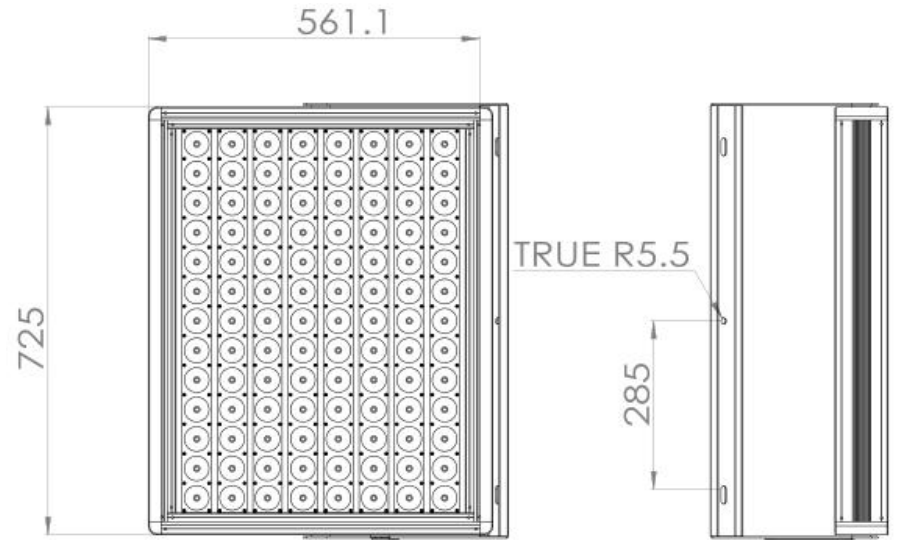

Light source: Bridgelux
Driver: Meanwell
Input Voltage: 90-305V
Power: 1000W
Lumen: 200 000lm
IP: 67
Color Index (CRI): 80+
Work Temperature: -40 °C ~65°C
CCT: 2700K-7500K
Lifespan: >80 000 hours
Warranty: 5 years