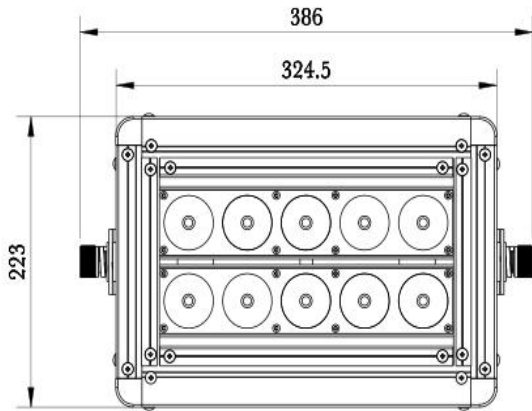

Light source: Bridgelux
Driver: Meanwell
Input Voltage: 90-305V
Power: 100W
Lumen: 20 000lm
IP: 67
Color Index (CRI): 80+
Work Temperature: -40 °C ~65°C
CCT: 2700K-7500K
Lifespan: >80 000 hours
Warranty: 5 years