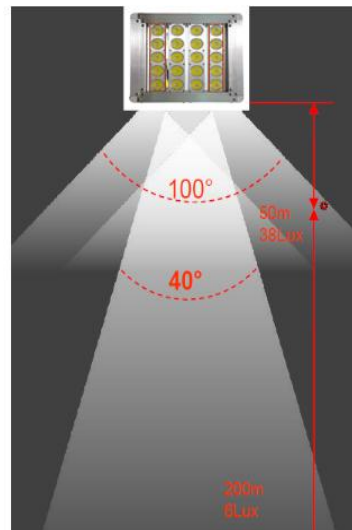

www.ledlum.com www.mclum.de

WARRANTY

5 Years

OPTICS

10 25 40 60 90 120 Degree are available

5 Degree is coming soon

COLOR

DIMMABLE