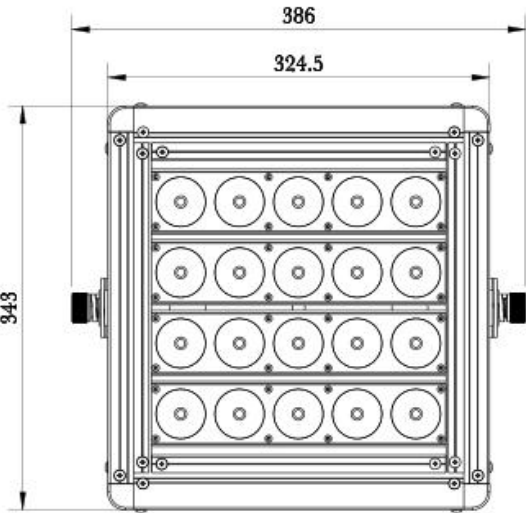

MCLUM®HFL2005

Light source: Bridgelux
Driver: Meanwell
Input Voltage: 90-305V
Power: 200W
Lumen: 40 000lm
IP: 67
Color Index (CRI): 80+
Work Temperature: -40 °C ~65°C
CCT: 2700K-7500K
Lifespan: >80 000 hours
Warranty: 5 years

MCLUM®HFL3005

Light source: Bridgelux
Driver: Meanwell
Input Voltage: 90-305V
Power: 300W
Lumen: 60 000lm
IP: 67
Color Index (CRI): 80+
Work Temperature: -40 °C ~65°C
CCT: 2700K-7500K
Lifespan: >80 000 hours
Warranty: 5 years

IP67

IK10