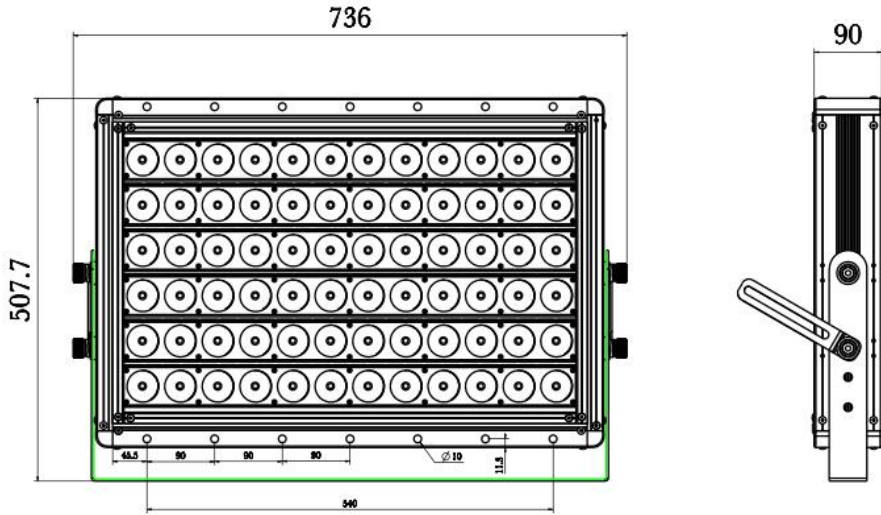

MCLUM®HFL7205

Light source: Bridgelux
Driver: Meanwell
Input Voltage: 90-305V
Power: 720W
Lumen: 144 000lm
IP: 67
Color Index (CRI): 80+
Work Temperature: -40 °C ~65°C
CCT: 2700K-7500K
Lifespan: >80 000 hours
Warranty: 5 years

MCLUM®HFL10005

Light source: Bridgelux
Driver: Meanwell
Input Voltage: 90-305V
Power: 1000W
Lumen: 200 000lm
IP: 67
Color Index (CRI): 80+
Work Temperature: -40 °C ~65°C
CCT: 2700K-7500K
Lifespan: >80 000 hours
Warranty: 5 years

IP67
IK10